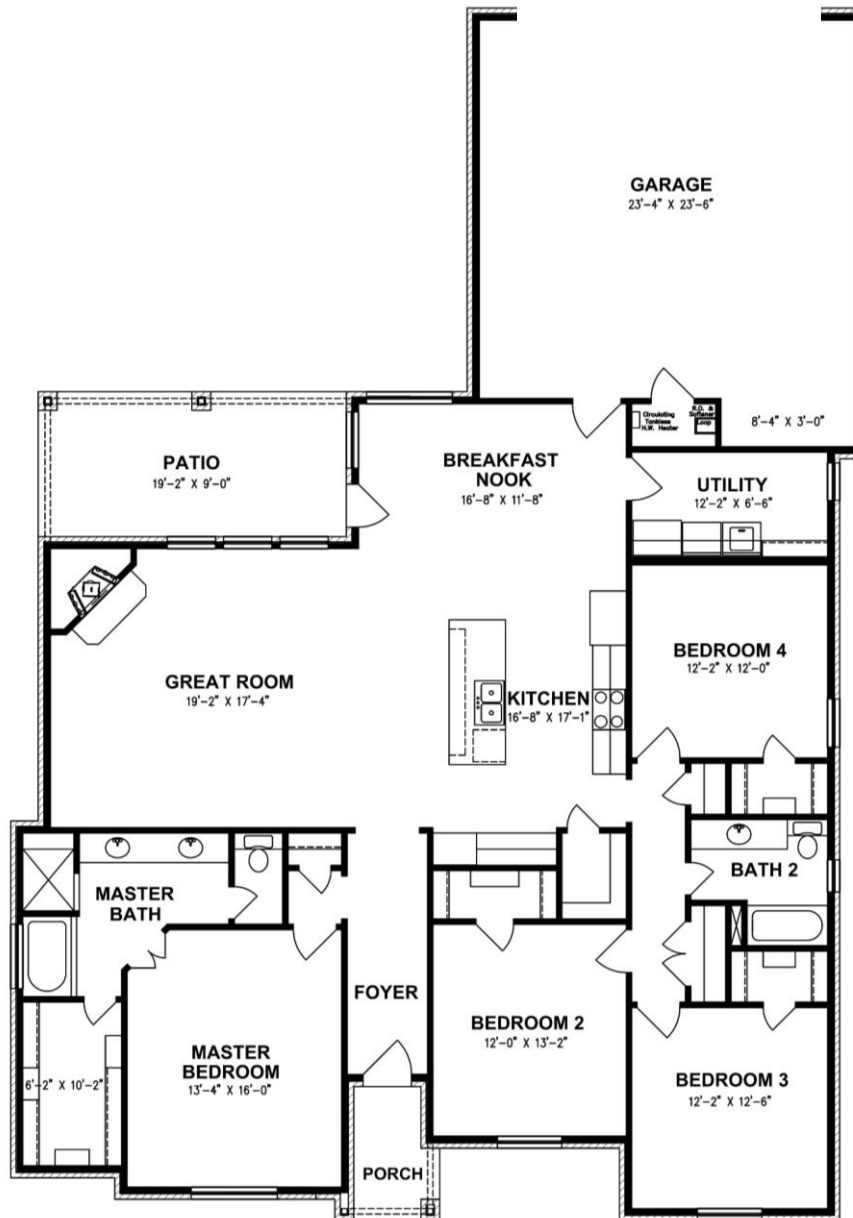

Mark Payne

SMART DESIGN • BUILT FOR LIFE

Homes

4412 Bosque Dr.

2,257 SQ. FT.

The Bristol

Estimated Price: \$487,500